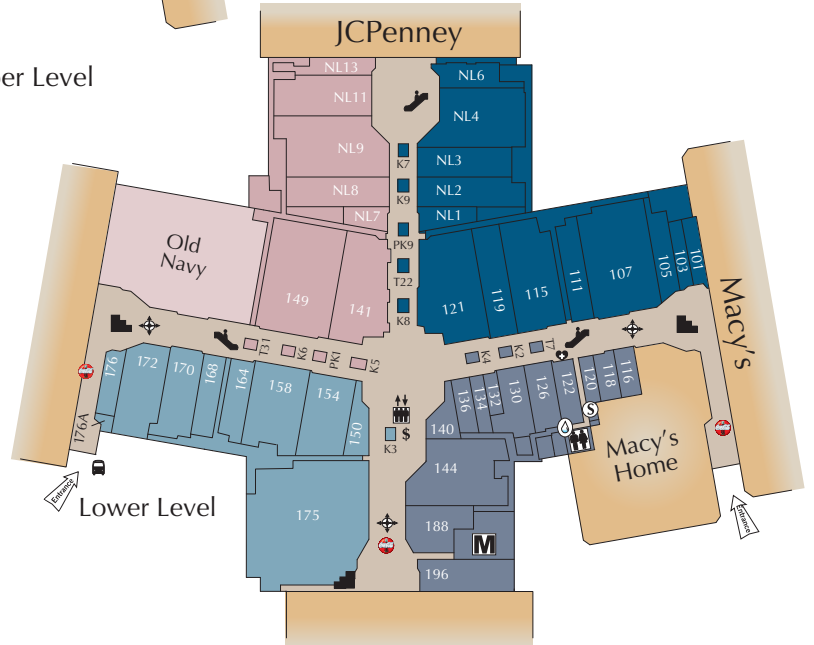

Upper Level

Lower Level

WestmorelandMall.com  

DEPARTMENT STORES

- JCPenney
- Macy's

ACCESSORIES

- 219 Claire's

APPAREL, CHILDREN'S

APPAREL, MEN'S

- 203 Express Men
- 212 Men's Wearhouse

APPAREL, WOMEN'S

- NL4 Christopher & Banks/CJ Banks
- 107 dressbarn
- 203 Express
- NU2 LeggingsPark
- NU3 LOFT
- 214 maurices
- 239 Motherhood Maternity
- 261 New York & Company
- NU5 Talbots / Talbots Petite
- 218 Torrid
- 121 Victoria's Secret / Pink

- F1 Auntie Anne's
- F3 Charley's Grilled Subs
- F4 Dairy Queen / Orange Julius
- F6 Famous Wok
- K12 Gloria Jeans
- F8 Osaka Japanese
- F9 Pittsburgh Popcorn Company
- F2 Sbarro
- NU8 Subway

FOOD, RESTAURANTS & SPECIALTY

OUTSIDE THE MALL

- Applebee's
- Casual Male Big & Tall
- Dollar Bank
- Longhorn Steakhouse
- Quest Diagnostics