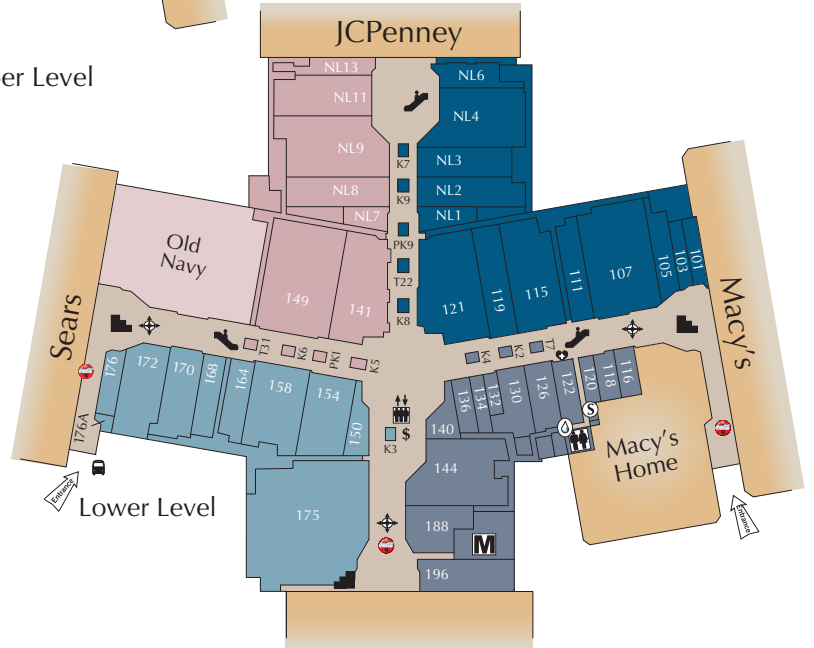

Upper Level

Lower Level

WestmorelandMall.com  

DEPARTMENT STORES

-  JCPenney
-  Macy's
-  Sears

ACCESSORIES

-  219 Claire's

APPAREL, CHILDREN'S

BOOKS, CARDS & GIFTS

-  259 Hallmark Gold Crown
-  206 Spencer's

ELECTRONICS, MUSIC & VIDEO

-  258 f.y.e. (For Your Entertainment)

ENTERTAINMENT, TOYS & GAMES

-  122 GameStop

FOOD COURT

-  K14 Auntie Anne's
-  F3 Charley's Grilled Subs
-  F4 Dairy Queen / Orange Julius
-  F6 Famous Wok
-  K12 Gloria Jeans
-  F8 Osaka Japanese
-  F9 Pittsburgh Popcorn Company
-  F2 Sbarro
-  NU8 Subway

- Brasserie' Du Soleil
- Carmike Cinemas
- Cash-In Culture
- City Nail & Spa
- Dick's Sporting Goods
- Edo Hibachi Steakhouse
- Honey Baked Ham
- Hookah & Vapor Connection
- Levin Furniture
- Michael's
- Mr. Toppins
- Planet Fitness
- T.J. Maxx
- VA Primary Care Center
- The Vault
- Winghart's Burgers
- Wine & Spirits

OUTSIDE THE MALL

- Applebee's
- Casual Male Big & Tall
- Dollar Bank
- Longhorn Steakhouse
- Quest Diagnostics

CBL PROPERTIES