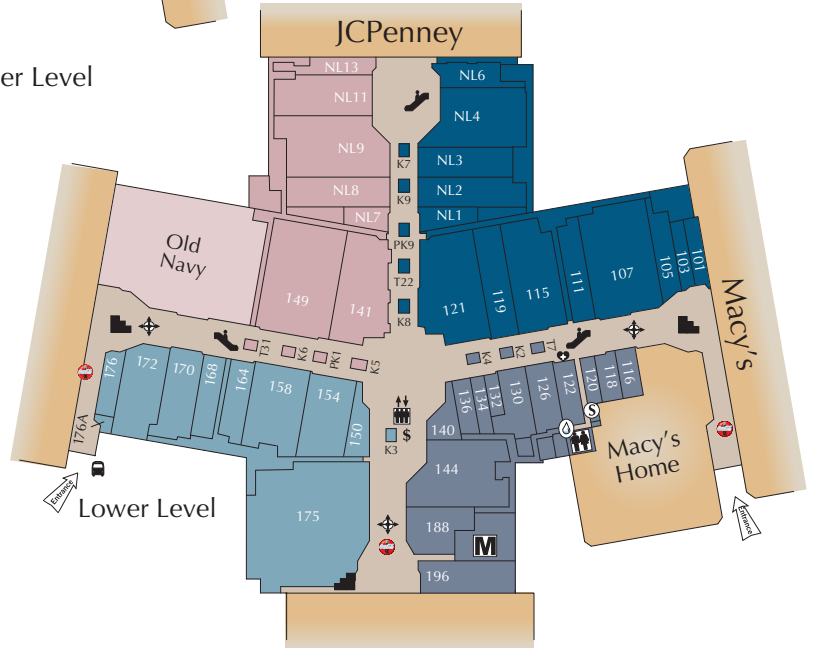

Upper Level

Lower Level

WestmorelandMall.com  

DEPARTMENT STORES

-  JCPenney
-  Macy's

ACCESSORIES

-  219 Claire's

APPAREL, CHILDREN'S

APPAREL, MEN'S

-  203 Express Men
-  212 Men's Wearhouse

APPAREL, WOMEN'S

-  NL4 Christopher & Banks/CJ Banks
-  107 dressbarn
-  203 Express
-  NU2 LeggingsPark
-  NU3 LOFT
-  214 maurices
-  239 Motherhood Maternity
-  261 New York & Company
-  NU5 Talbots / Talbots Petite
-  218 Torrid
-  121 Victoria's Secret / Pink

FOOD COURT

-  F1 Auntie Anne's
-  F3 Charley's Grilled Subs
-  F4 Dairy Queen / Orange Julius
-  F6 Famous Wok
-  K12 Gloria Jeans
-  F8 Osaka Japanese
-  F9 Pittsburgh Popcorn Company
-  F2 Sbarro
-  NU8 Subway

OUTSIDE THE MALL

- Applebee's
- Casual Male Big & Tall
- Dollar Bank
- Longhorn Steakhouse
- Quest Diagnostics